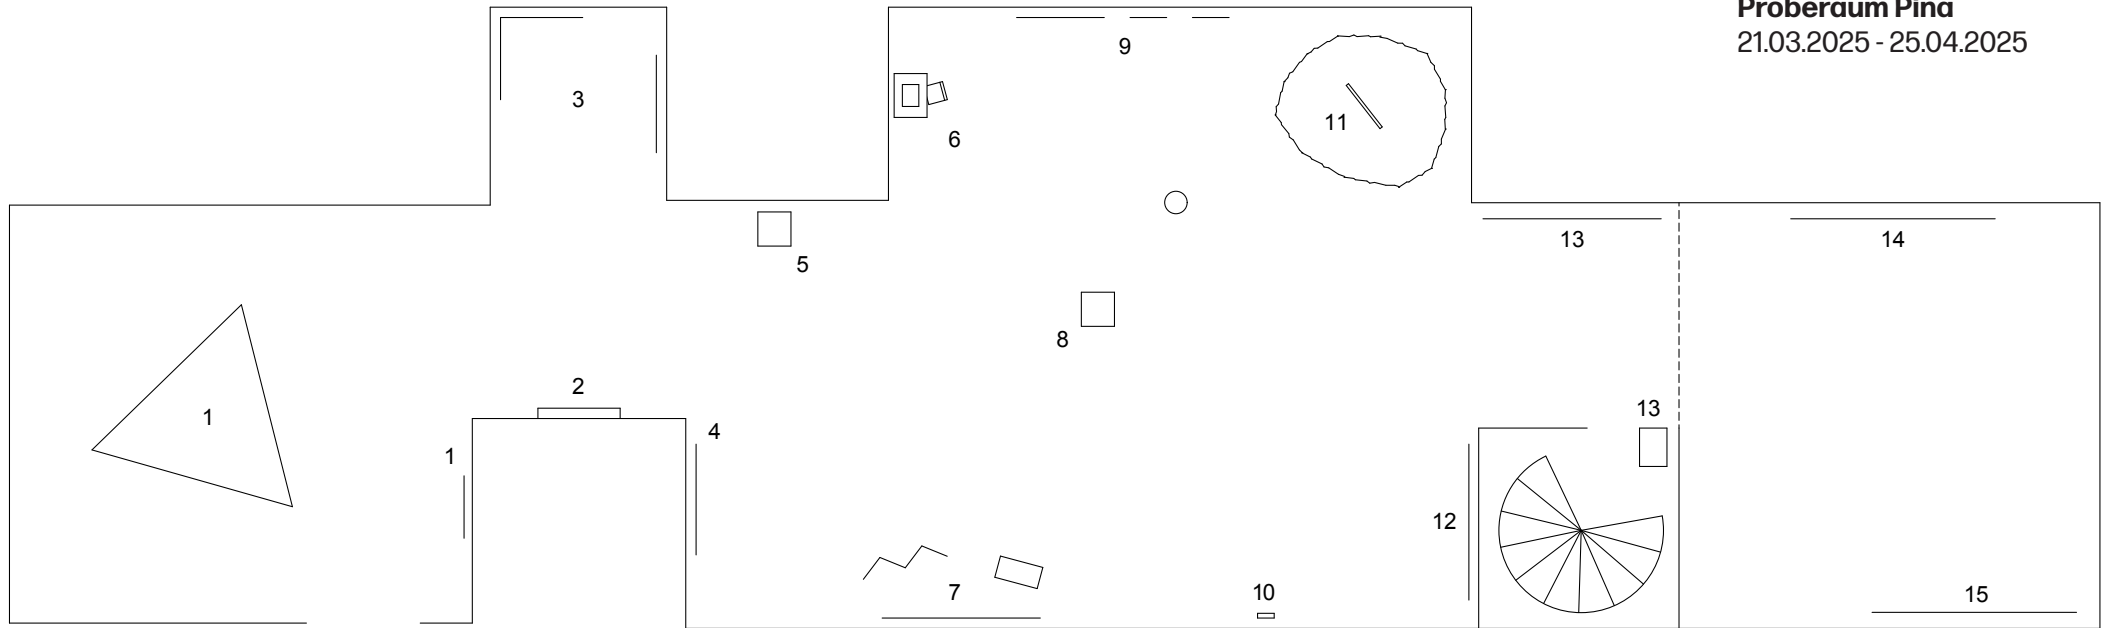

(DE)

Kunstmuseum Solingen

Proberaum Pina

21.03.2025 - 25.04.2025

1 **Johannes Hoffmann**

Zu versuchen Dinge miteinander

1 - Aluminium, Nessel, Beamer, Kamera, 290 x 380 x 380 cm

2 - Aluminium, Schere, Nessel, Nadelkissen, Nadel, Garn, Einfädler, Text, 125 x 25,5 x 11 cm

2 **17171717171717**

Polarized Tensions Aluminium, Polarisierungsfiler, LED-Licht, Kugellager, Acrylglas, 150 x 150 x 30 cm

3 **erinleehong**

Spool I, Spool II Experimentelle Videoserie (3:05 Min.)

Spool III-IV Experimentelle Videoserie (17:31 Min.)

4 **Thilo Brämer**

Ohne Titel

Bleistift auf Leinwand, 120 x 90 cm

5 **Juri Lechthoff**

Man on Ice (Cold Stage)

1-Kanal-Video, Röhrenfernseher

6 **David Nils Müller**

Das Bild verschlingt

Installation & performative Intervention, 80 x 80 x 100 cm

7 **Ella Kühn**

5 Blaue Kleider (Truhenstück)

Performance-Aktion, Installation, Überseetruhe, Paravent, Kleider, Foto, Text

8 **David JongSung Myung**

Everything Must Come From Heart, It Must Be Lived

Installation, Maße variabel

9 **Sihan Chen**

Disturbance of Delight

Acryl auf Leinwand, 120 x 140 cm, 60 x 80 cm, 60 x 80 cm

10 **Corinna J. Duschl**

Sonnentaugewächse

Installation mit Torf, Keramikobjekten, Video, 200 x 250 cm

11 **Luca De Marco**

Ohne Titel

Videoinstallation, 300 x 300 x 200 cm

12 **Anan Ashour**

And Germany continues to deliver through the flower

Malerei, 300 x 300 cm

13 **Duoni Liu**

Spitzen Warentest

Mixed-Media-Installation mit Klang und Skulptur

14 **Alexandra Sakir**

(EN)action

Performance (40 Min.)

Tinte auf Papier, 300 x 650 cm

15 **Kristina Bublevskaia & Ana Alondra Martinez**

Watching clouds

Fotografie und Videoinstallation